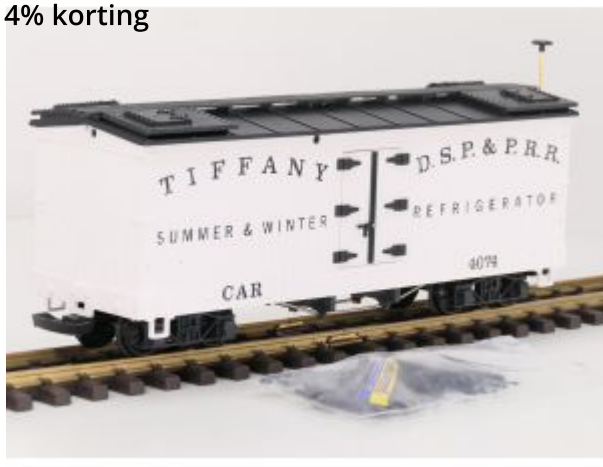

And of course, at the very bottom: **6 train videos** to enjoy!

Kind regards,

Your Grootspoor.com Team

GROTE KORTINGEN / GROSSE RABATTE / BIG DISCOUNTS

14% korting

LGB 4074 - B 02 Tiffany Refrigeratorcar

Bij ons: € 51,75 ~~€ 69,00~~