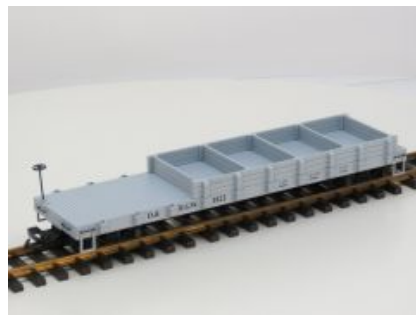

USA Trains R 1822 D&RGW Work Flat Car
1822
Speciale prijs € 51,75 Normale prijs € 69,00

LGB 3084 Baggage car 126 Denver & Rio Grande Western

LGB 3082 Coach Denver & Rio Grande Western

Speciale prijs € 59,25 Normale prijs € 79,00 Speciale prijs € 59,25 Normale prijs € 79,00